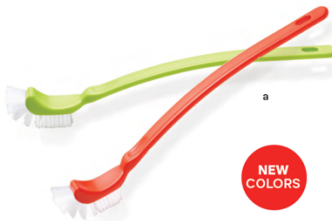

Insulated Tumbler
Includes Drip-Less Straw Seal.
24 oz./700 mL.
Hot Pepper.
57915

Retail Value $ 27.50
Sales Credit $ 27.50
Sample Cost **$ 17.88**

Small Eco Water Bottle
16 oz./500 mL. Papaya.
57916

Retail Value $ 9.50
Sales Credit $ 9.50
Sample Cost **$ 6.18**

Medium Eco Water Bottle
25 oz./750 mL. Peacock.
57917

Retail Value $ 12.50
Sales Credit $ 12.50
Sample Cost **$ 8.13**

Large Eco Water Bottle
36 oz./1 L. Salsa Verde.
57918

Retail Value $ 14.50
Sales Credit $ 14.50
Sample Cost **$ 9.43**

NEW
COLORS

Tumbler Brushes
Set of two. Q.
Hot Pepper, Salsa Verde.
57936

Retail Value $ 12.00
Sales Credit $ 12.00
Sample Cost **$ 7.80**

Seasonal Products Available for Directors to order November 24, 2018–April 12, 2019 and for Sales Force Members to order December 10, 2018–April 12, 2019

Kid's Baking Set*
Kid-sized set includes 6-cup/1.4 L Thatsa® Mini Bowl with seal, Mini Mix-N-Pour Pitcher, Mini Rolling Pin, Spatula and Mini Flower Cookie Cutter. Parrotfish, White.
57919