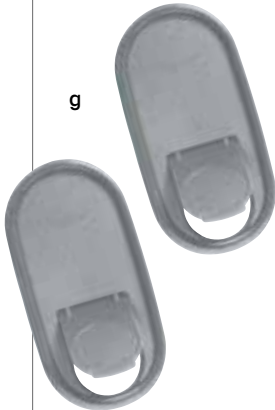

f Spice Shaker Seals

Set of four.

■ 81641 Greystone

■ 81640 Popsicle

■ 81639 Black

$14 value. Save $3.50!

$10.50

**FEATURES A FLIP-TOP THAT
LOCKS OPEN FOR EASY POURING**

g