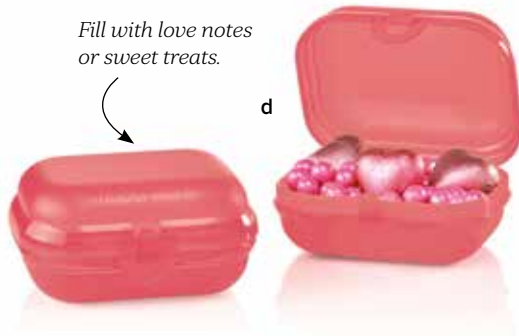

#### c Thatsa® Bowl

Mix, serve and store.

32 cup/7.6 L

\$31 value. Save \$11!

89391 **\$20.00**

**Too cute  
d Mini Packables  
Containers**

Includes set of two  
hinged containers.  
1570 **\$12.00**

Fill with love notes  
or sweet treats.