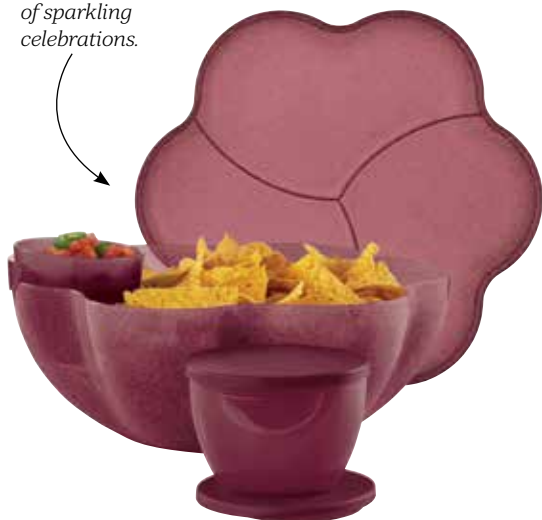

Chip 'N Dip Set

A classic favorite, and party essential, in an exclusive, sparkling color. Includes 1½-gal/5.7 L Chip Bowl, cover and two 2-cup/500 mL microwave-reheatable dip bowls with seals. *Remove seals before reheating.*

$54 value. Save $42!

1888 $12.00

*For years
of sparkling
celebrations.*